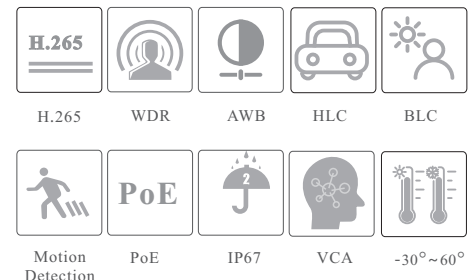

CAMERA

TD-9422S3B

2MP IR Water-proof Bullet Network Camera

- 2MP (1920 × 1080) H.265 coding
- Max.resolution: 1920 × 1080
- ICR auto switch, true day / night
- 3D DNR, digital WDR, HLC, BLC, Defog and ROI coding
- 30~50m IR night view distance
- 1CH audio input
- Built-in micro SD card slot, up to 128GB
- DC12V/PoE power supply
- IP 67 ingress protection
- Support three streams
- Support mobile surveillance by smart phones and tablet PCs with iOS or Android OS
- Intelligent analytics