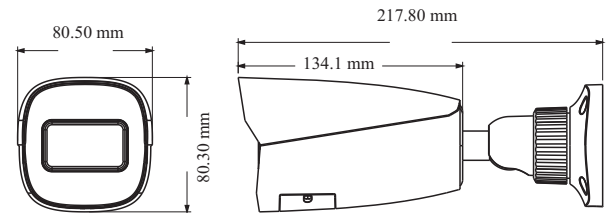

Operating Environment	- 30 °C ~ 60 °C (-22°F~140°F) Humidity: less than 95 % (non-condensing)
Dimensions (mm)	217.8 × 80.5 × 80.3
Weight (net)	Approx. 0.65KG
Installation	Ceiling mounting; Wall mounting
Certificate	CE, FCC
Environmental Protection	Complies with Directive EU RoHS, WEEE(2012/19/EU), directive 94/62/EC and REACH(EC1907/2006)

DIMENSIONS